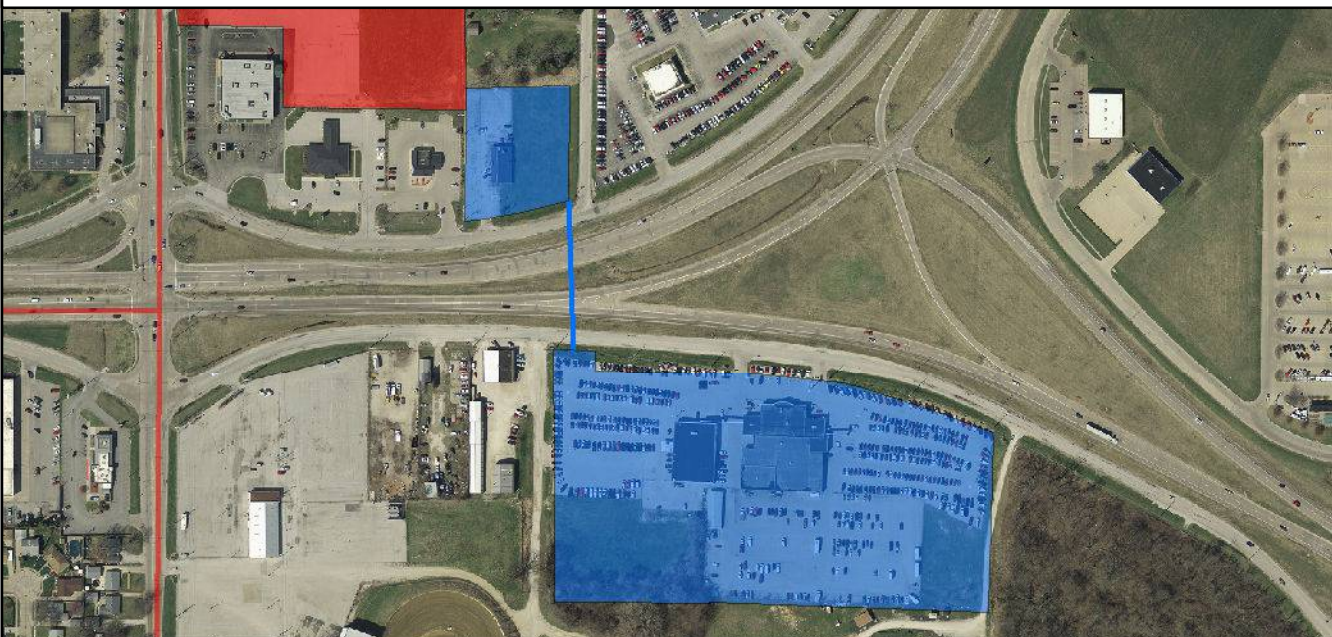

Enterprise Zone Proposed Addition

1900 Avenue of the Cities

1347 42nd Ave: East Moline

- QC Enterprise Zone
- Connectors
- Proposed Additions
- Proposed Connector

Map created
4/15/2021
City of Moline GIS

Sources: Esri, HERE, DeLorme, USGS, Intermap, INCREMENT P, NRCan, Esri Japan, METI, Esri China (Hong Kong), Esri Korea, Esri (Thailand), MapmyIndia, NGCC, © OpenStreetMap contributors, and the GIS User Community