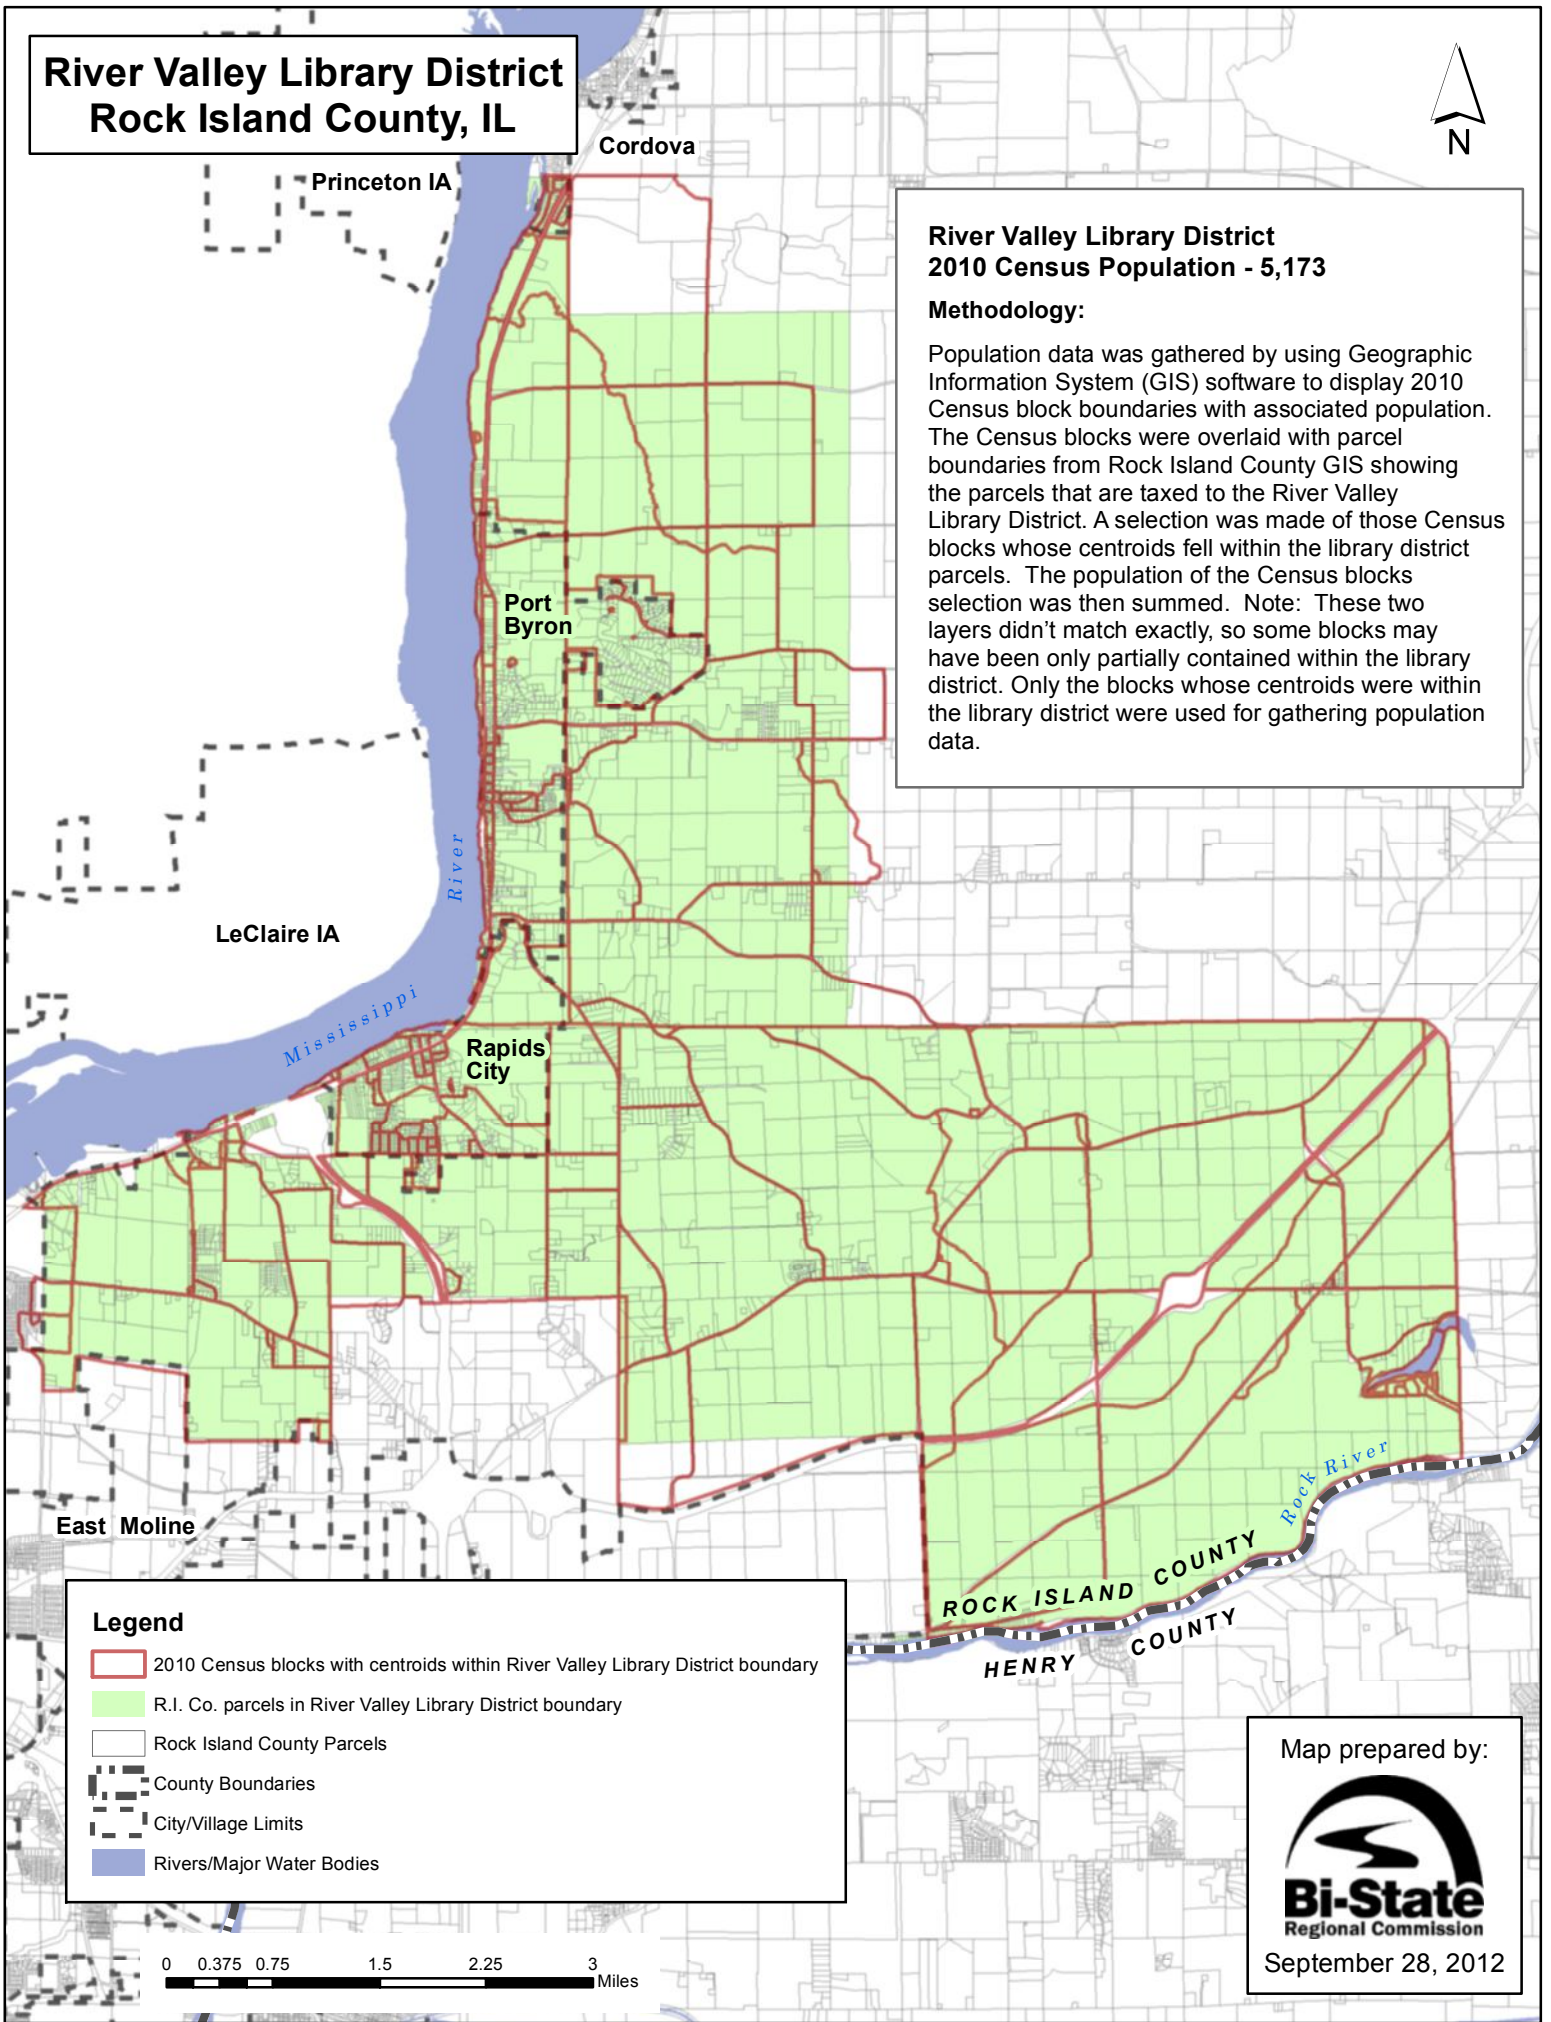

River Valley Library District Rock Island County, IL

River Valley Library District 2010 Census Population - 5,173

Methodology:

Population data was gathered by using Geographic Information System (GIS) software to display 2010 Census block boundaries with associated population. The Census blocks were overlaid with parcel boundaries from Rock Island County GIS showing the parcels that are taxed to the River Valley Library District. A selection was made of those Census blocks whose centroids fell within the library district parcels. The population of the Census blocks selection was then summed. Note: These two layers didn't match exactly, so some blocks may have been only partially contained within the library district. Only the blocks whose centroids were within the library district were used for gathering population data.

LeClaire IA

Port Byron

Rapids City

East Moline

ROCK ISLAND COUNTY
HENRY COUNTY

Legend

- 2010 Census blocks with centroids within River Valley Library District boundary
- R.I. Co. parcels in River Valley Library District boundary
- Rock Island County Parcels
- County Boundaries
- City/Village Limits
- Rivers/Major Water Bodies

0 0.375 0.75 1.5 2.25 3 Miles

Map prepared by:

September 28, 2012