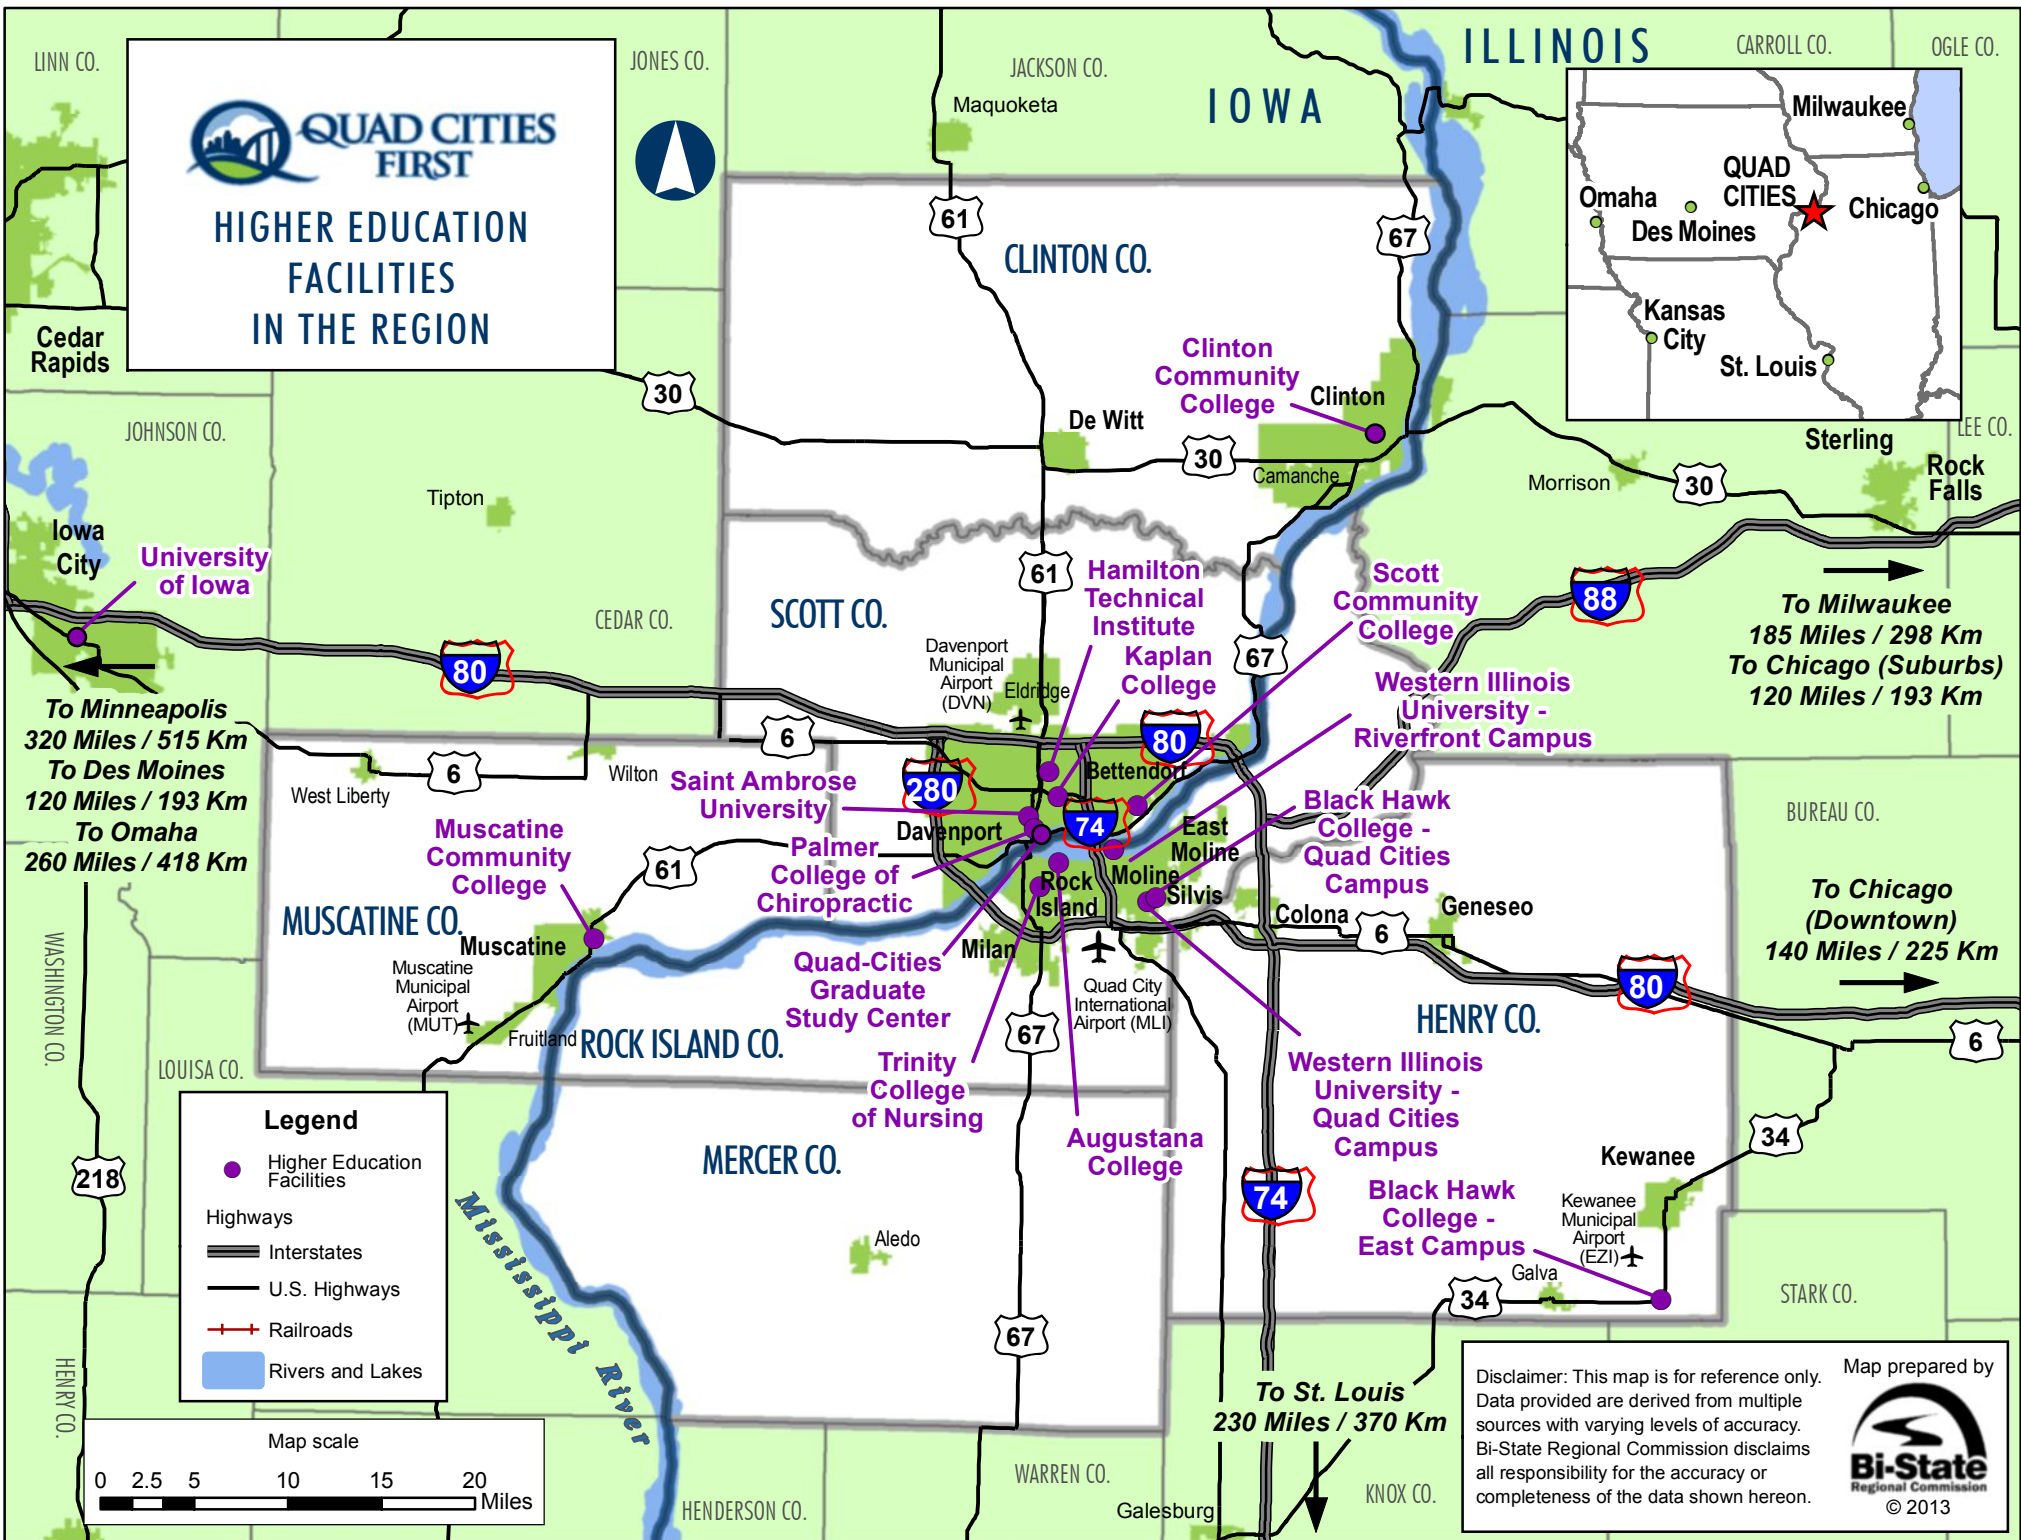

HIGHER EDUCATION FACILITIES IN THE REGION

Cedar Rapids

Iowa City

To Minneapolis
320 Miles / 515 Km
To Des Moines
120 Miles / 193 Km
To Omaha
260 Miles / 418 Km

Legend

- Higher Education Facilities
- Highways
 - Interstates
 - U.S. Highways
 - Railroads
- Rivers and Lakes

Disclaimer: This map is for reference only. Data provided are derived from multiple sources with varying levels of accuracy. Bi-State Regional Commission disclaims all responsibility for the accuracy or completeness of the data shown hereon.

Map prepared by

© 2013

To Milwaukee
185 Miles / 298 Km
To Chicago (Suburbs)
120 Miles / 193 Km

To Chicago (Downtown)
140 Miles / 225 Km

To St. Louis
230 Miles / 370 Km