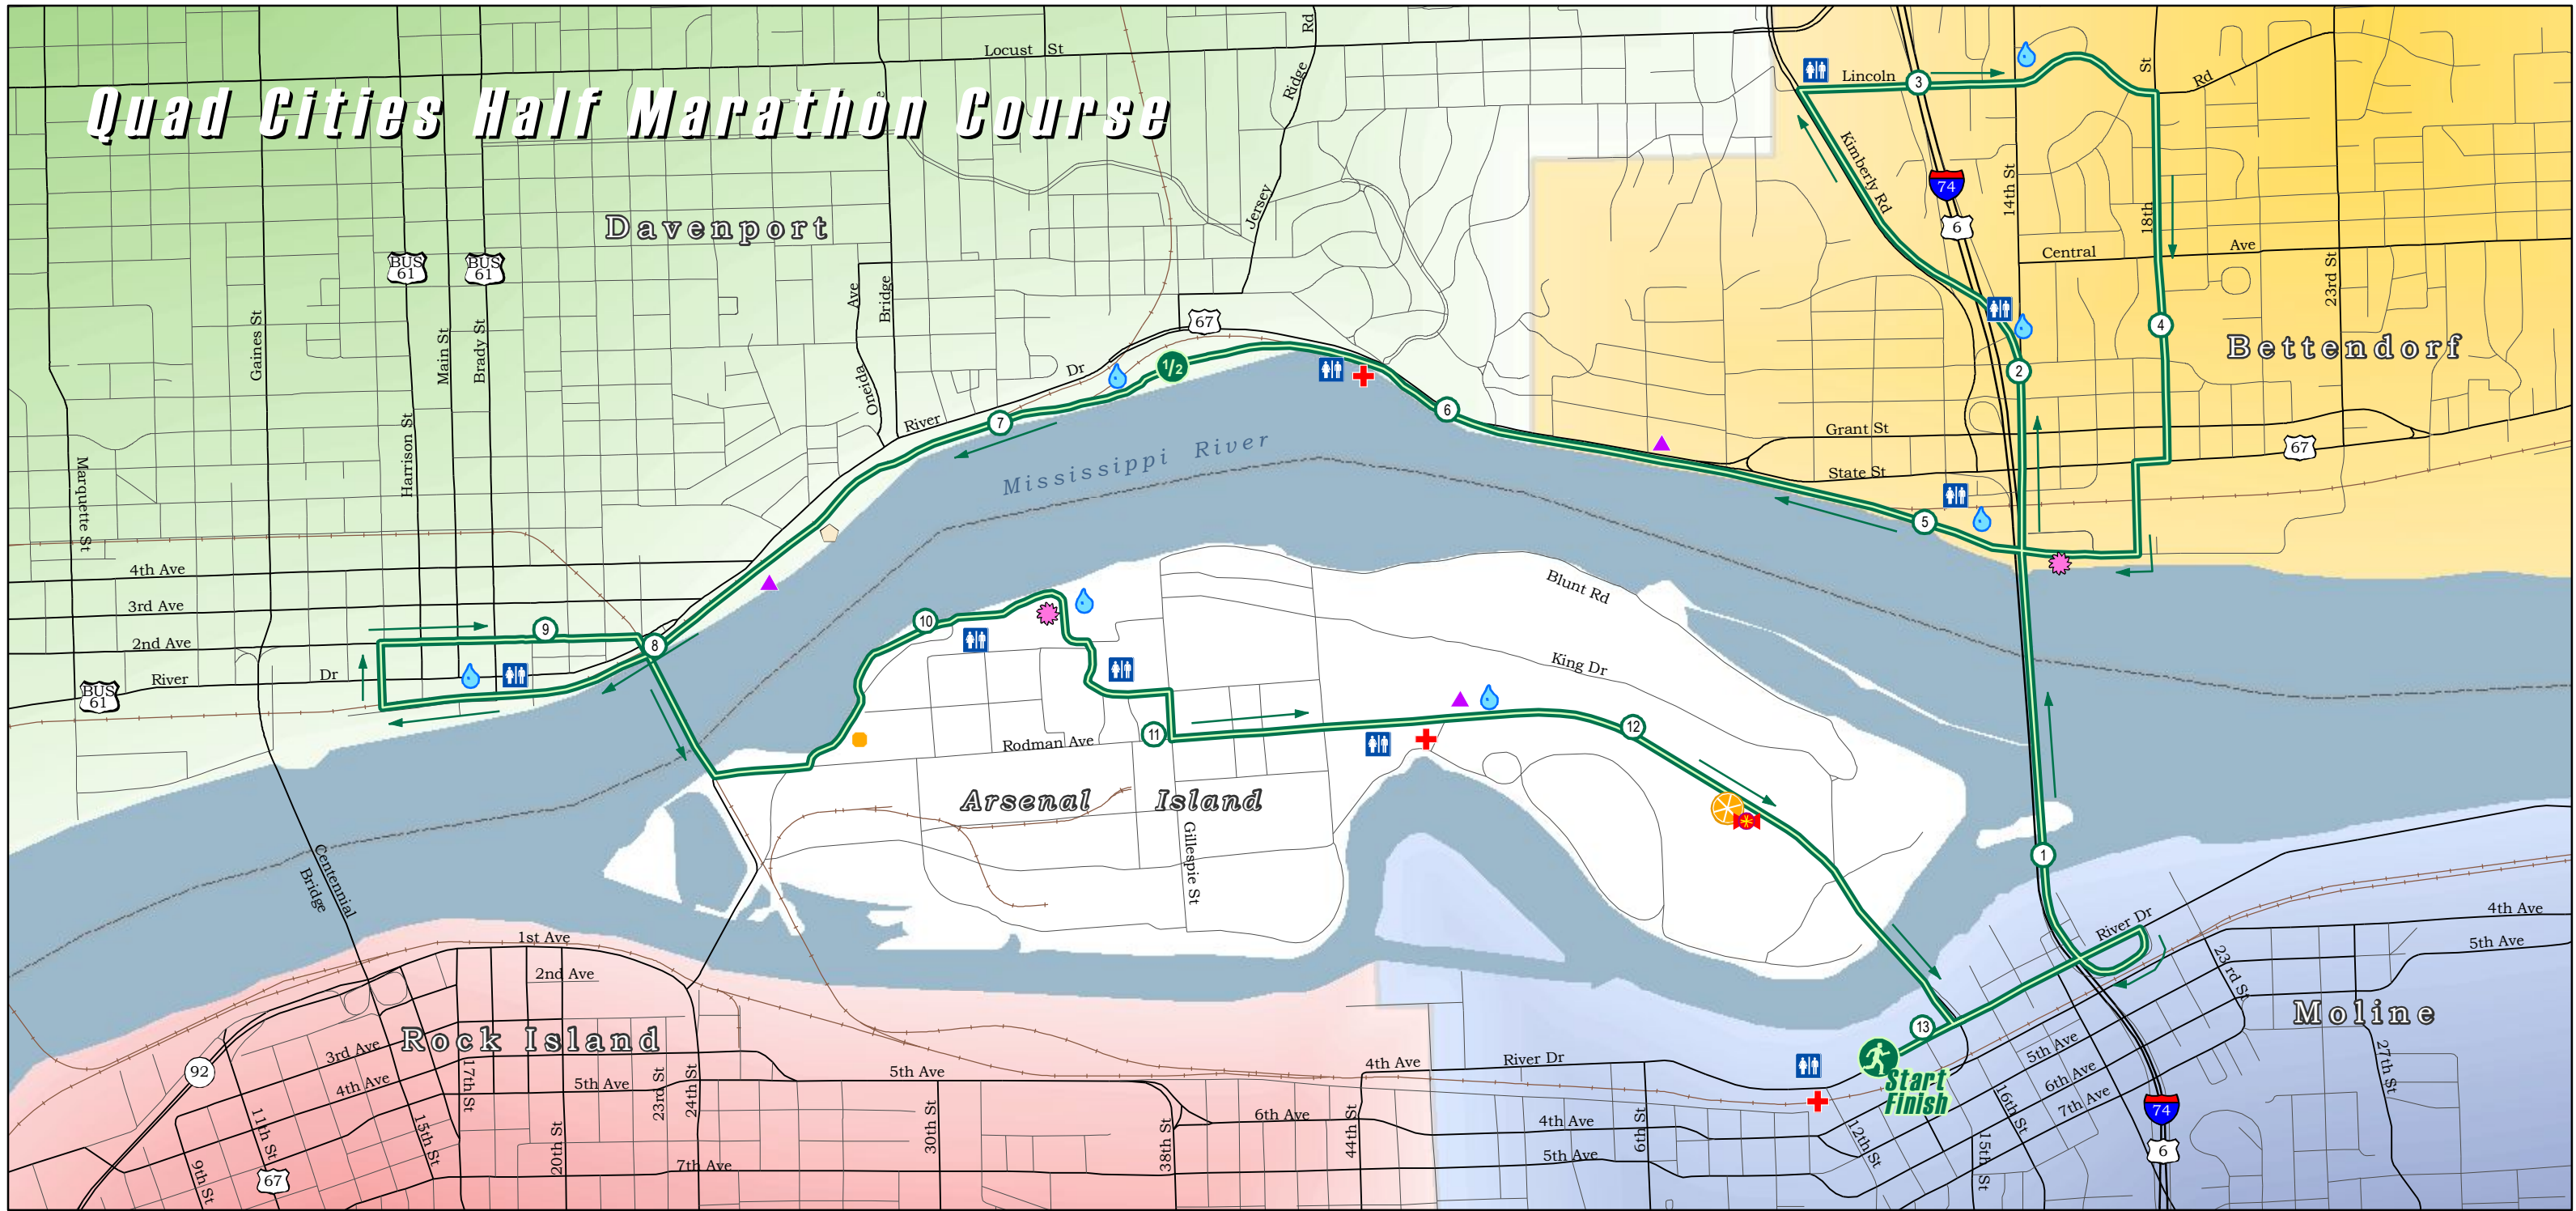

Quad Cities Half Marathon Course

Legend

- | | | | | | |
|--|-----------------------------|--|-------------|--|-----------------|
| | Half Marathon Start/Finish | | Water | | Sponge |
| | Half Marathon Halfway Point | | Medical | | Vaseline |
| | Half Marathon Route | | Sport Drink | | Portable Toilet |
| | Mile Markers | | GU | | Fruit & Candy |

0 0.5 1 1.5 2 Kilometers

0 0.5 1 1.5 2 Miles

Map prepared by:

Disclaimer: This map is for reference only. Data provided are derived from multiple sources with varying levels of accuracy. Bi-State Regional Commission disclaims all responsibility for the accuracy or completeness of the data shown hereon.