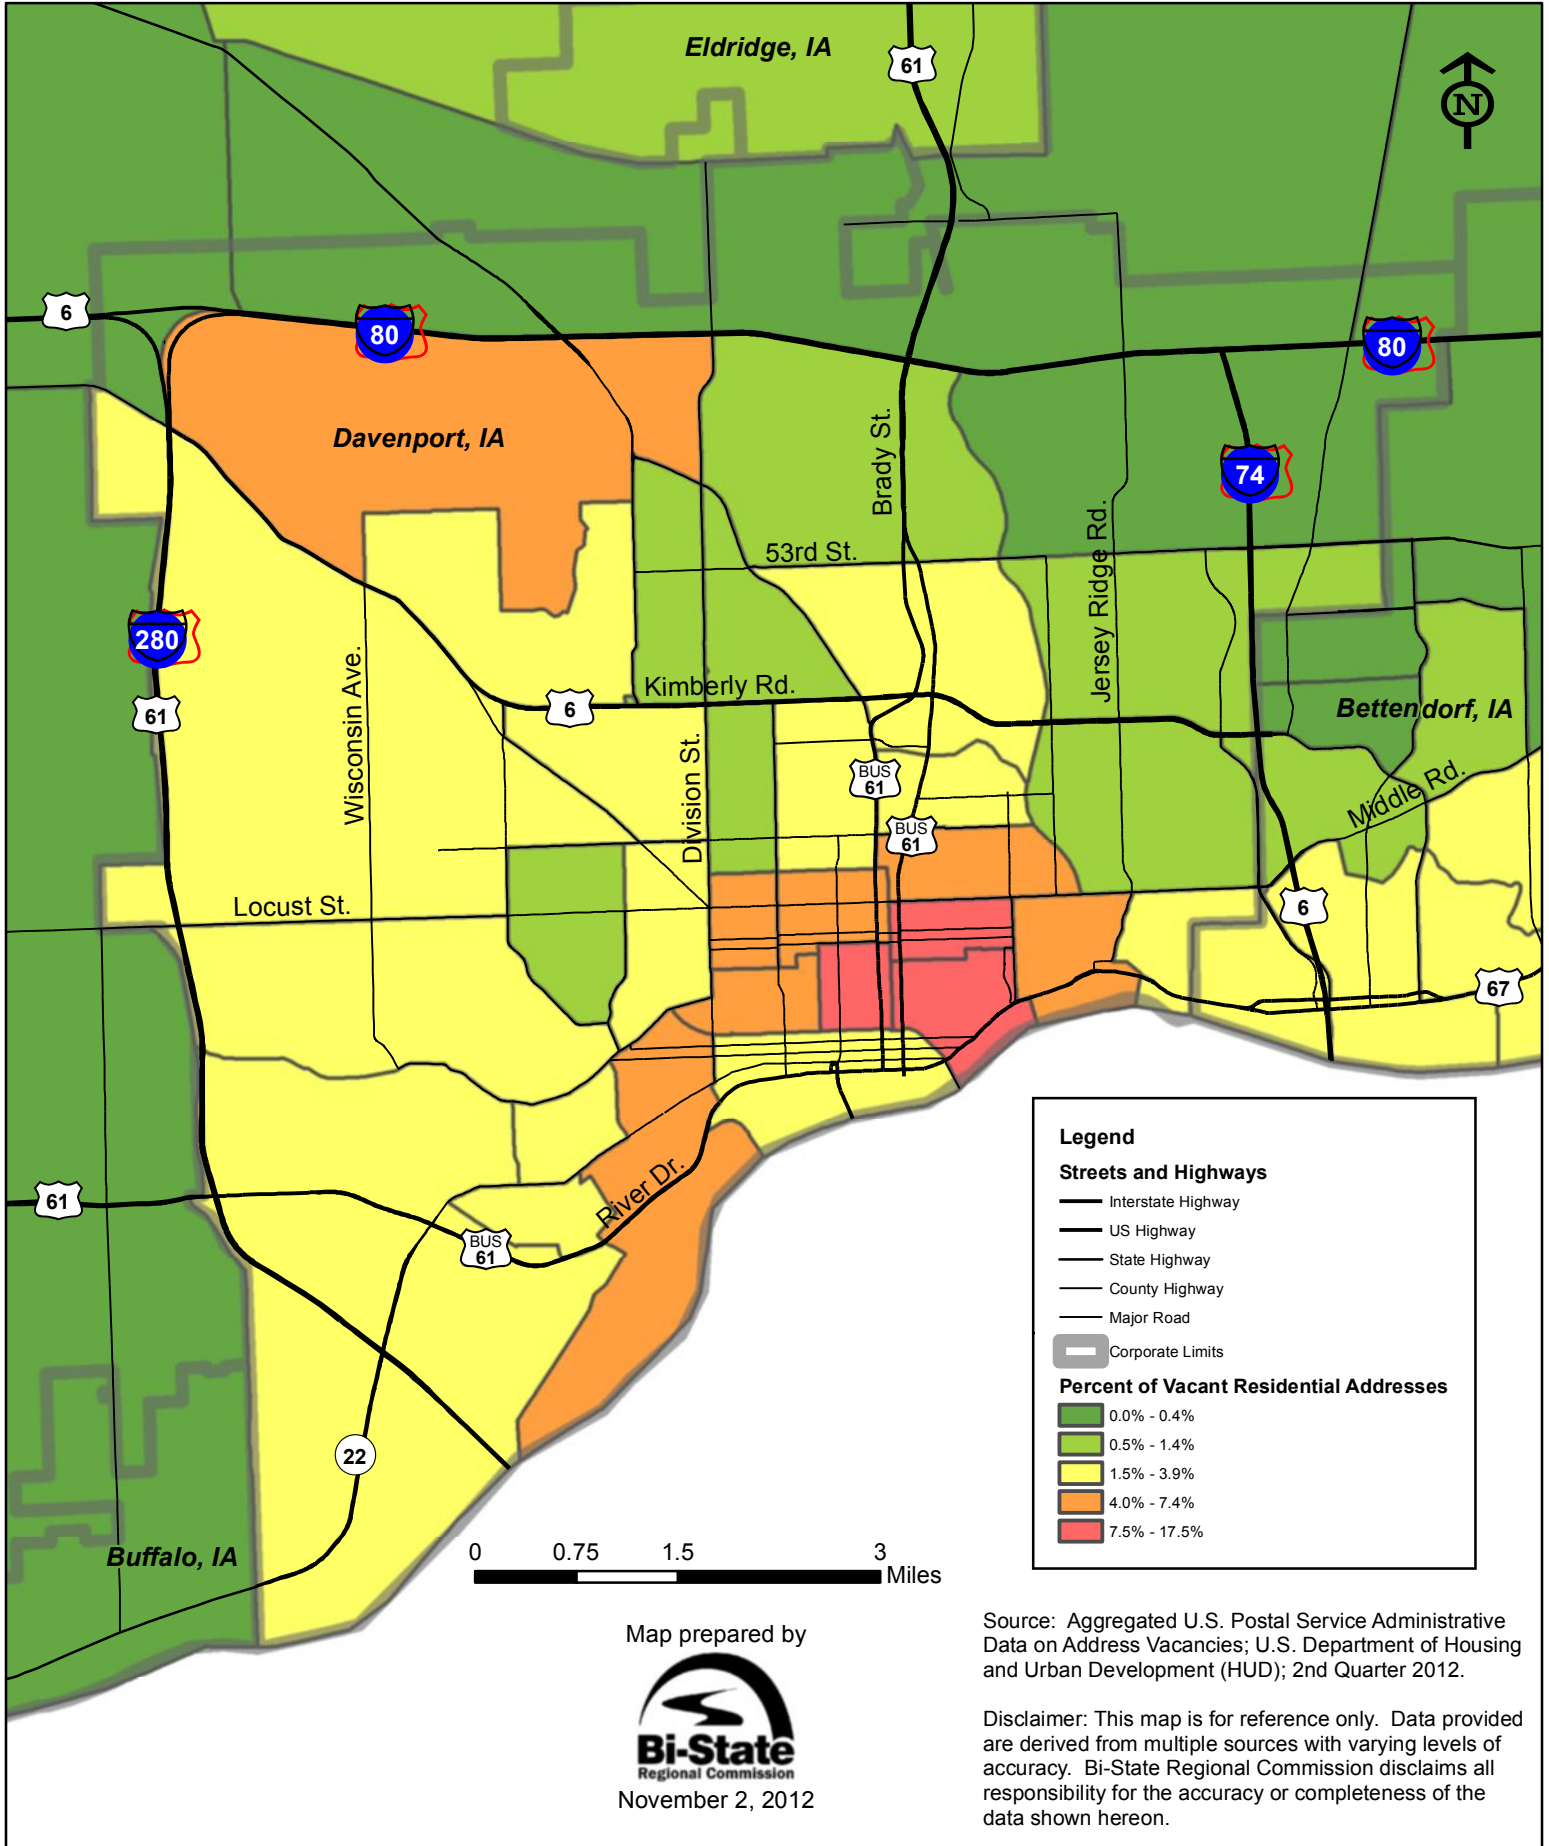

Percent of Vacant Residential Addresses by Census Tract in Davenport, Iowa

Map prepared by

November 2, 2012

Source: Aggregated U.S. Postal Service Administrative Data on Address Vacancies; U.S. Department of Housing and Urban Development (HUD); 2nd Quarter 2012.

Disclaimer: This map is for reference only. Data provided are derived from multiple sources with varying levels of accuracy. Bi-State Regional Commission disclaims all responsibility for the accuracy or completeness of the data shown hereon.