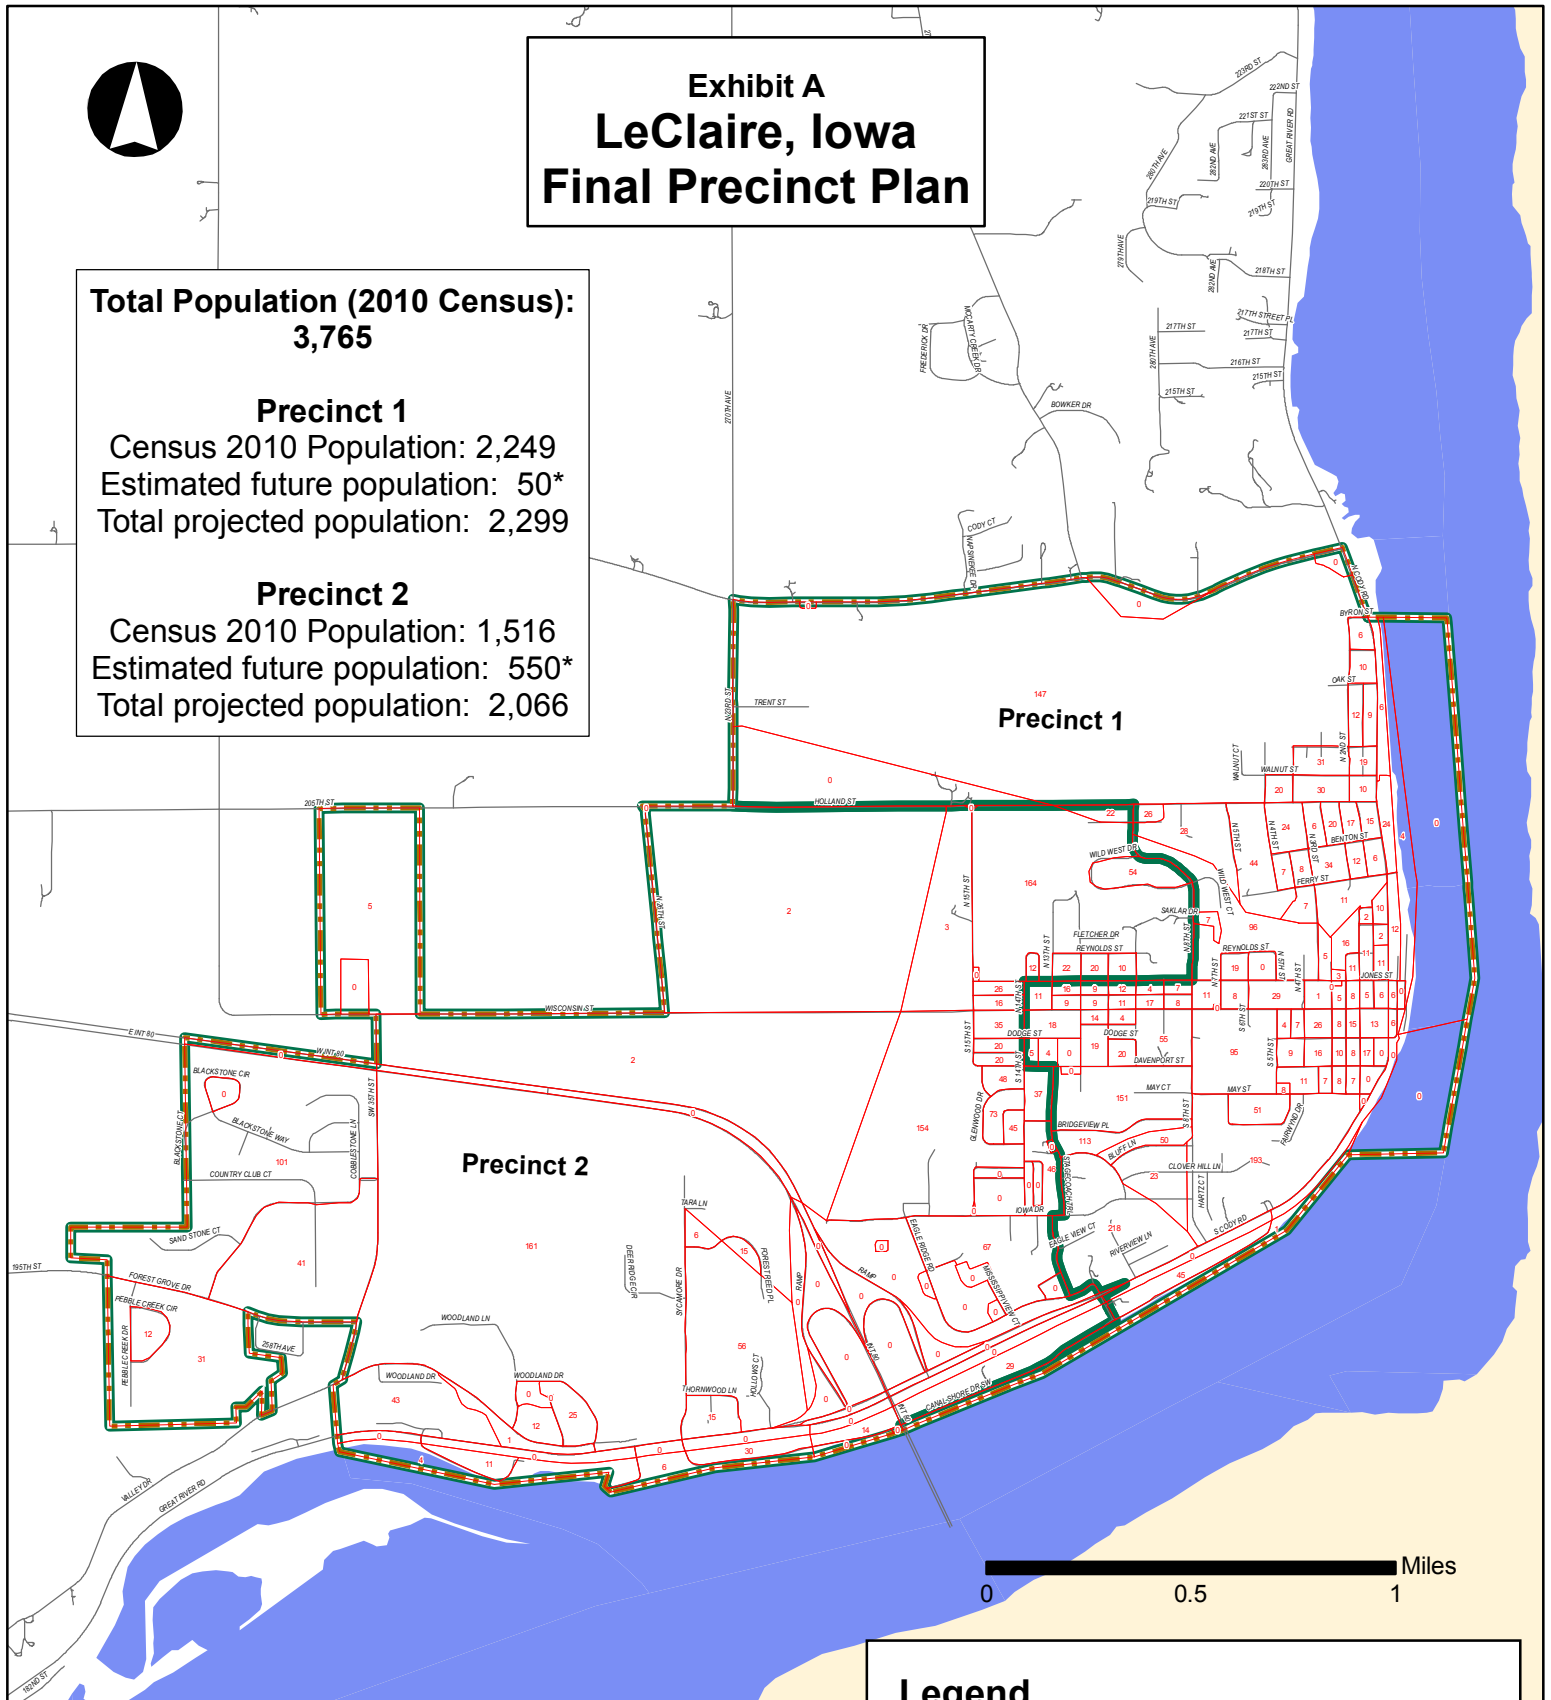

# Exhibit A LeClaire, Iowa Final Precinct Plan

**Total Population (2010 Census):  
3,765**

**Precinct 1**

Census 2010 Population: 2,249  
Estimated future population: 50\*  
Total projected population: 2,299

**Precinct 2**

Census 2010 Population: 1,516  
Estimated future population: 550\*  
Total projected population: 2,066

**Legend**

- Precincts
- Census 2010 Blocks with Total Population
- Streets and Highways
- Census 2010 Corporate Boundary

Source: U.S. Census Bureau, 2010 Census, January/February 2011  
\* Estimated future population based on reasonable, allowable, anticipated growth in already platted subdivisions taken into account over the next ten (10) years.

Map prepared by

Disclaimer: This map is for reference only. Data provided are derived from multiple sources with varying levels of accuracy. Bi-State Regional Commission disclaims all responsibility for the accuracy or completeness of the data shown hereon.