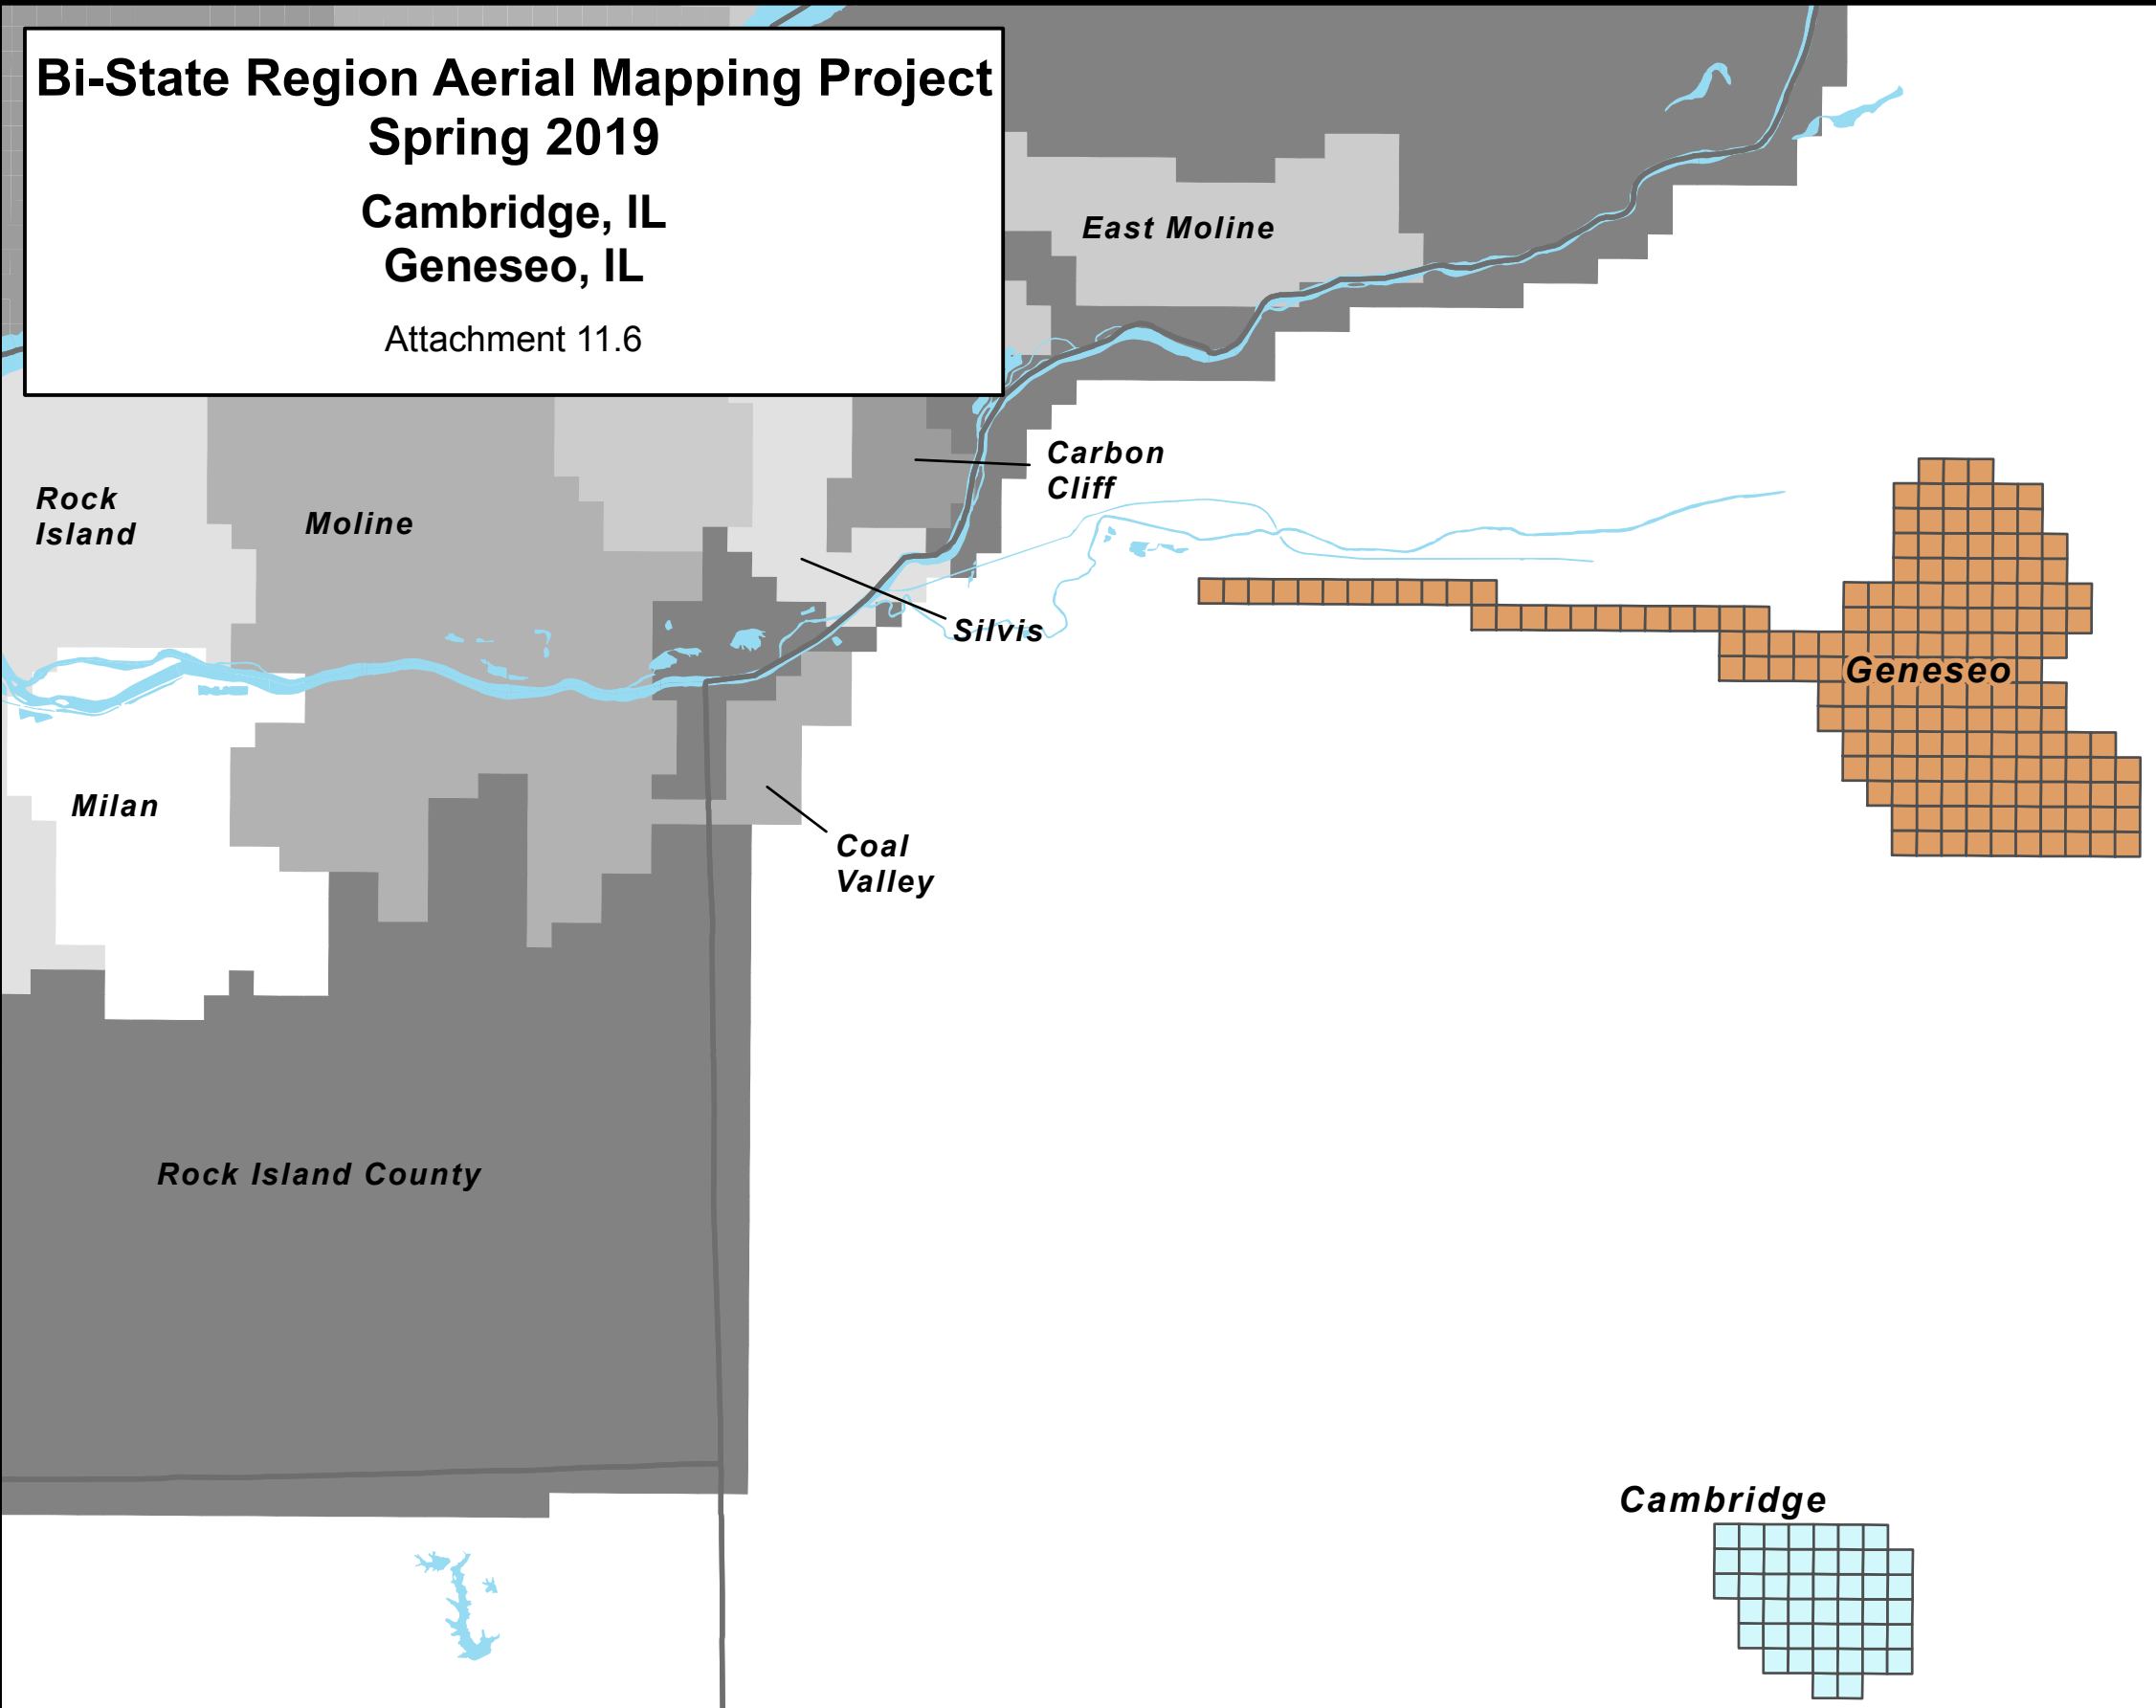

Bi-State Region Aerial Mapping Project
Spring 2019
Cambridge, IL
Geneseo, IL
 Attachment 11.6

Henry County

Legend

-  County Boundary
-  River

Participants

-  Cambridge, IL - 3.63 sq mi / 45 tiles
-  Geneseo, IL - 14.04 sq mi / 174 tiles

Disclaimer: This map is for reference only. Data provided are derived from multiple sources with varying levels of accuracy. Bi-State Regional Commission disclaims all responsibility for the accuracy or completeness of the data shown hereon.